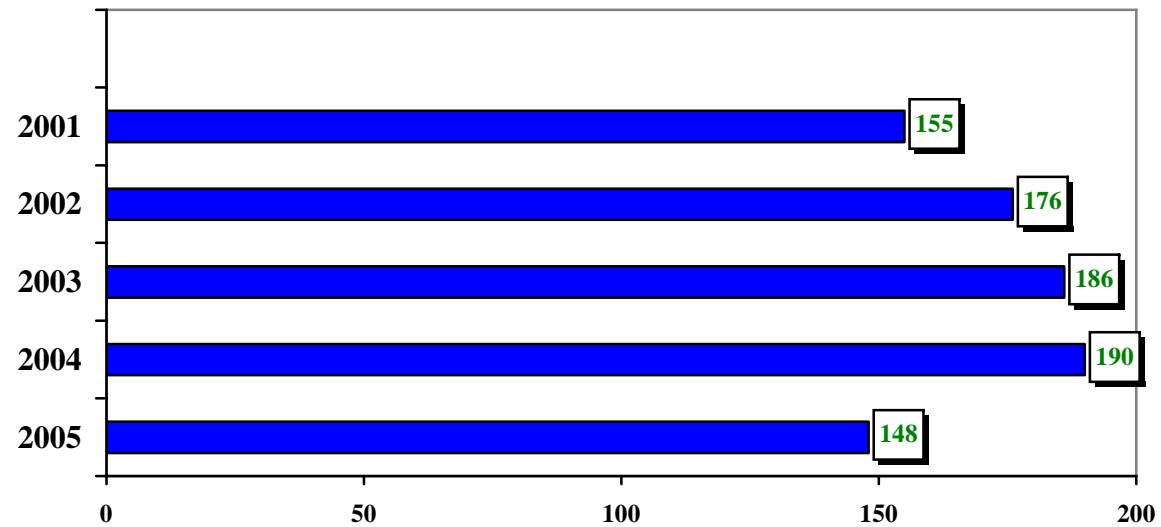

## TOTAL CLASS ROOM UTILIZATION 2001 - 2005

Class Room Utilization	2001	2002	2003	2004	2005
Total Rooms in Use	155	176	186	190	148
	<b>155</b>	<b>176</b>	<b>186</b>	<b>190</b>	<b>148</b>

2001-2005

**TOTAL CLASS ROOM UTILIZATION BY HOURS  
2001 – 2005**