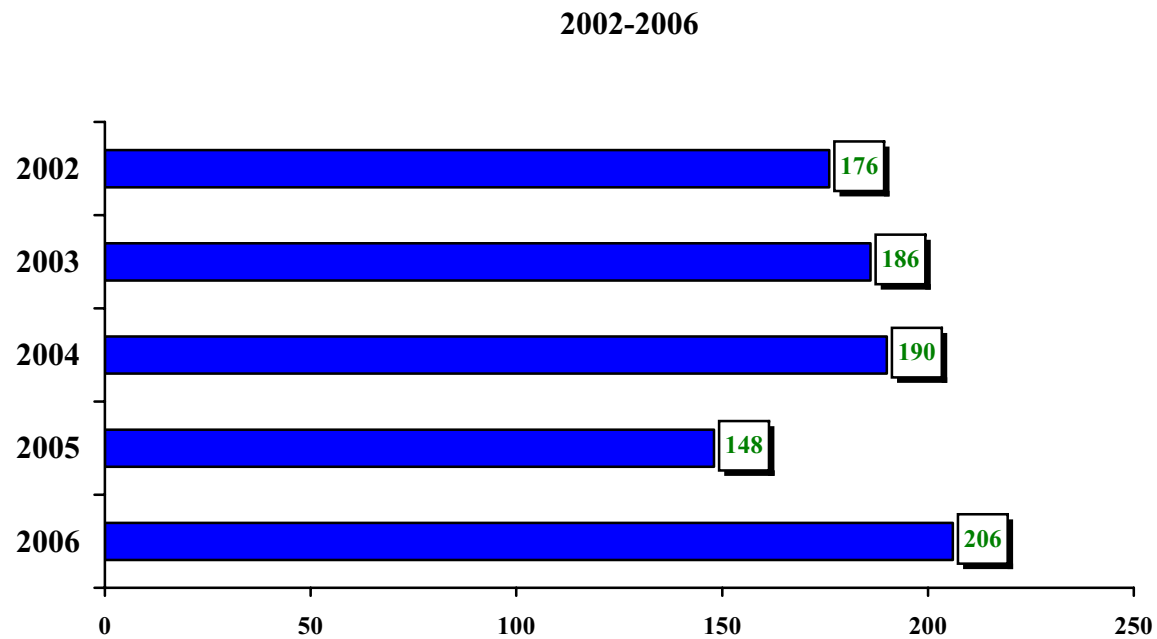

FRONT PAGE
DIVIDER
CLASSROOM INFORMATION

BACK PAGE
DIVIDER
CLASSROOM INFORMATION

TOTAL CLASS ROOM UTILIZATION 2002 - 2006

Class Room Utilization	2002	2003	2004	2005	2006
Total Rooms in Use	176	186	190	148	206